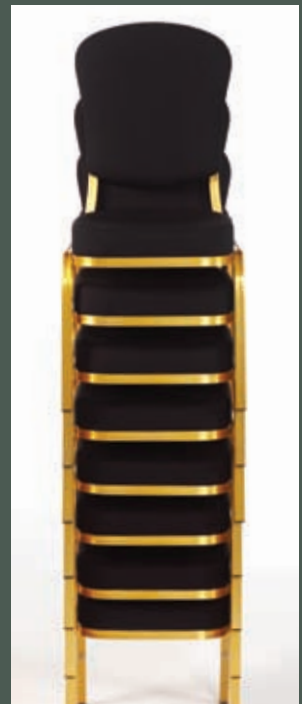

Burgess Furniture Ltd
Hanworth Trading Estate
Feltham
Middlesex
TW13 6EH
UK

Telephone: +44 (0)20 8894 9231
Fax: +44 (0)20 8894 2943
Email: sales@burgessfurniture.com
Web: www.burgessfurniture.com

FIRA

The Cello range of stacking side chairs has successfully satisfied the strength test requirements of **BS4875 (2001) Part 1 Level 5** and the relevant stability test requirements for **BS7945 (1999)**

Report No: 039s/97/A & 310s/94

Issue date: November 2011

All models will stack 10 high, with or without arms. Chair trolleys are available from our accessories range.