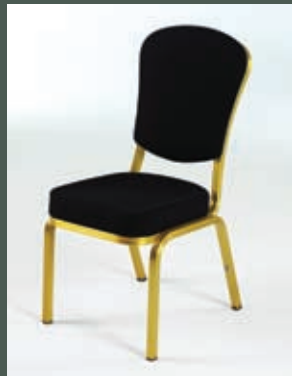

# CELLO

This distinctive collection features our original fluted aluminium extrusion which accentuates the elegant lines of the chairs. The range incorporates the Allday™ Comfort seat cushion and a standard width of 45cm. (N.B. also available Space-saver width 42cm).

All models are available with arms and can be stacked 10 high. A wide variety of finishes is offered and fabrics can be selected from the Burgess collection or specified by the customer.

58/1 94 45 59 44.5 10 5.4 Kg