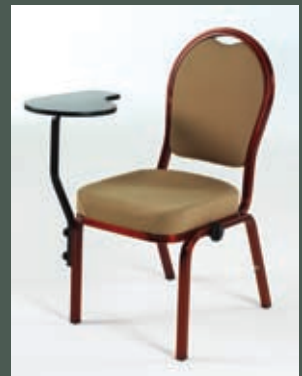

# CELLO

This distinctive collection features our original fluted aluminium extrusion which accentuates the elegant lines of the chairs. The range incorporates the Allday™ Comfort seat cushion and a standard width of 45cm. (N.B. also available Space-saver width 42cm).

All models are available with arms and can be stacked 10 high. A wide variety of finishes is offered and fabrics can be selected from the Burgess collection or specified by the customer.

58/1 94 45 59 44.5 10 5.4 Kg

58/2 94 45 59 44.5 10 5.4 Kg

58/3 93 45 59 44.5 10 5.4 Kg

58/4 93 45 59 44.5 10 5.4 Kg

58/2A Add 15cm to width

Classic-arm available on all models (suffix A).

Moulded arm available on request

Detachable Writing tablet

**FIRA**

The Cello range of stacking side chairs has successfully satisfied the strength test requirements of **BS4875 (2001) Part 1 Level 5** and the relevant stability test requirements for **BS7945 (1999)**